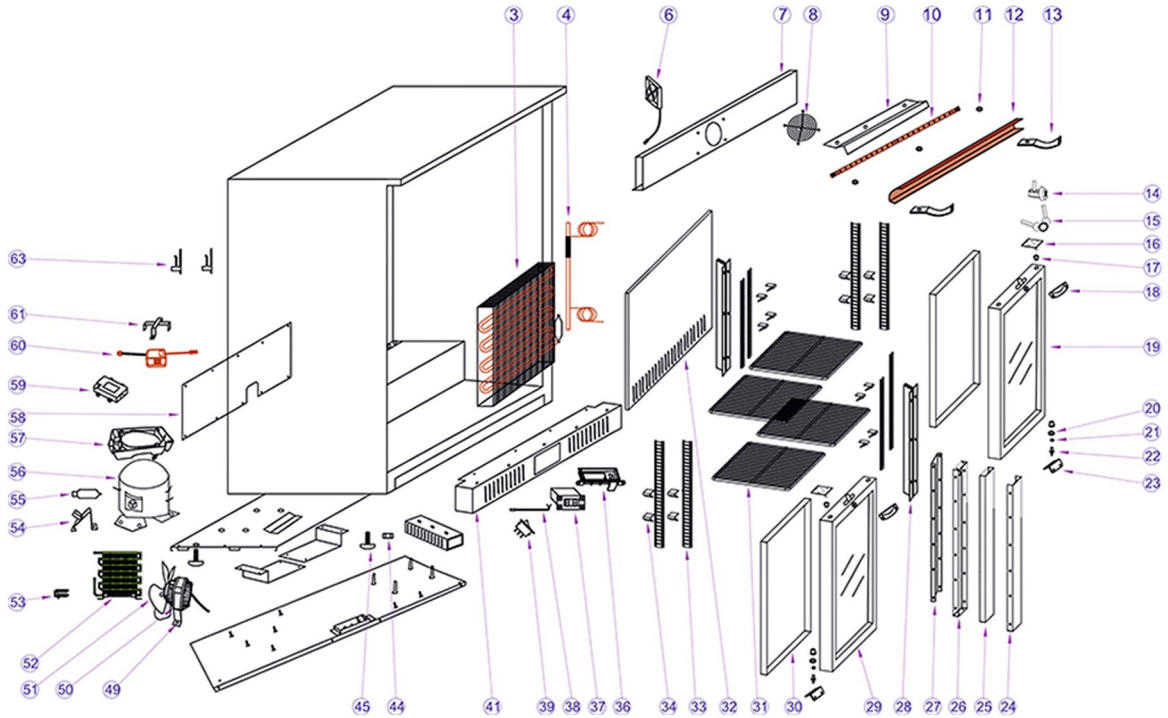

19991 / BA25H

Position	ItemNo	Description
03	14289	Evaporator
04	14527	Heat Exchanger
06	13411	Evaporator Fan 12 VDC
07	13434	Evaporator Fan Cover
08	13561	Finger Guard
09	13727	LED Wire Cover
10	15593	LED Light 445 mm
11	10107	Silicone Pad
12	15413	Lamp Cover
13	15356	End Piece For Lamp Cover
14	10684	Lock
15	10673	Key
16	12956	Top Hinge
17	11960	Door Bushing
18	12682	Handle
19	12334	Glass Door Right
20	13024	Washer For Bottom Hinge
21	10063	Nylon Washer
22	12858	Hinge Axis
23	12748	Bottom Hinge
24	10457	Middle Post Cover
25	11182	Middle Post Foam
26	11184	Middle Post Frame
27	11180	Middle Post
28	14961	Middle Shelf Bracket
29	12311	Glass Door Left
30	12608	Gasket
31	15056	Shelf 395x330 mm
32	14399	Evaporator Cover
33	14994	Rail For Shelves
34	15084	Shelf Clip
36	13951	Thermostat Box
37	14062	Thermostat XR02CX Blue
	38636	Thermostat Blue
	42057	Thermostat DT-01
38	13873	NTC Probe
	42060	NTC Probe for Thermostat DT-01
39	13748	Light Switch
41	10842	Bottom Panel
44	10059	Nut
45	14558	Adjustable Feet
49	13364	Condenser Fan Foot
50	13371	Condenser Fan Motor ECM
51	13484	Fan Blade 200 mm For CA03
52	14139	Condenser
53	13726	Wire Clamp
54	10048	Dry Filter Bracket
55	15711	Filter Drier
56	11739	Compressor HXL170A R600A
57	11494	Drip Tray
58	10780	Back Plate
59	13652	Junction Box
60	13687	Power Supply
61	16847	Bracket For Power Supply
63	13728	Wire Holder

19991 / BA25H

<b>TEFCOLD</b> Cool Products Worldwide	Date: 201204
BA25H-I	Rev.: 02
Exploded view	Rev. by: rfj
Drawing no.:	